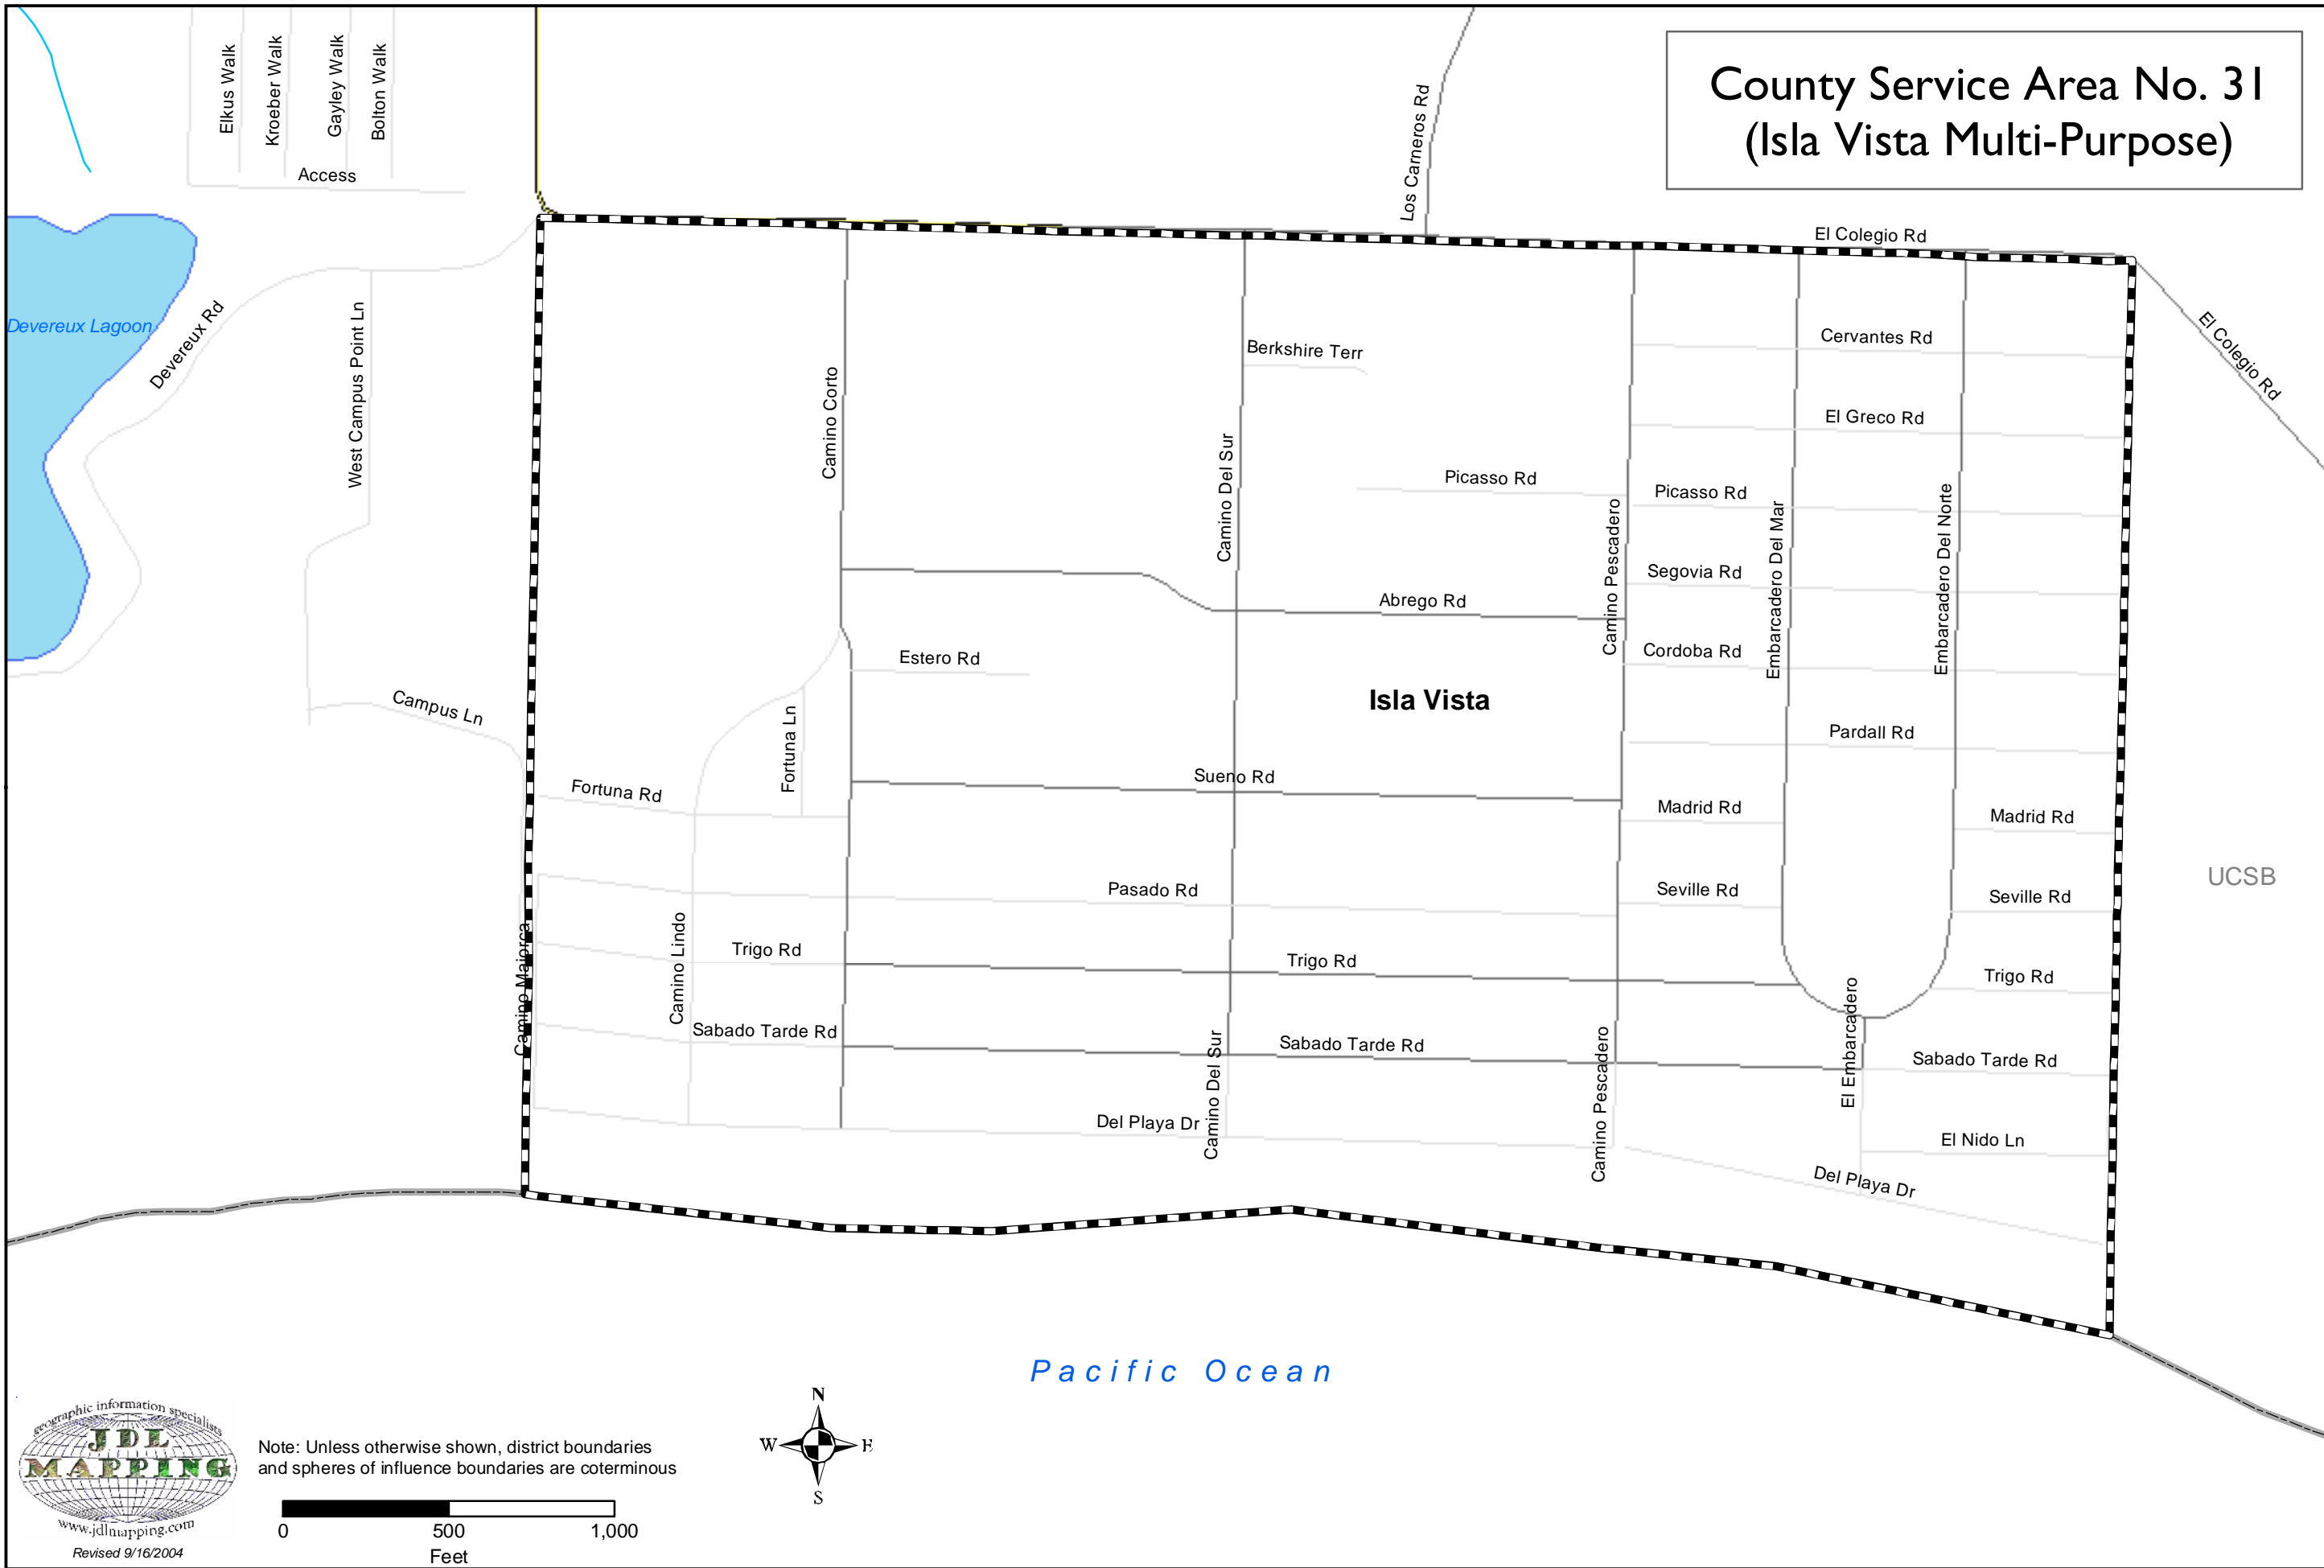

# County Service Area No. 31 (Isla Vista Multi-Purpose)

Note: Unless otherwise shown, district boundaries and spheres of influence boundaries are coterminous

Pacific Ocean